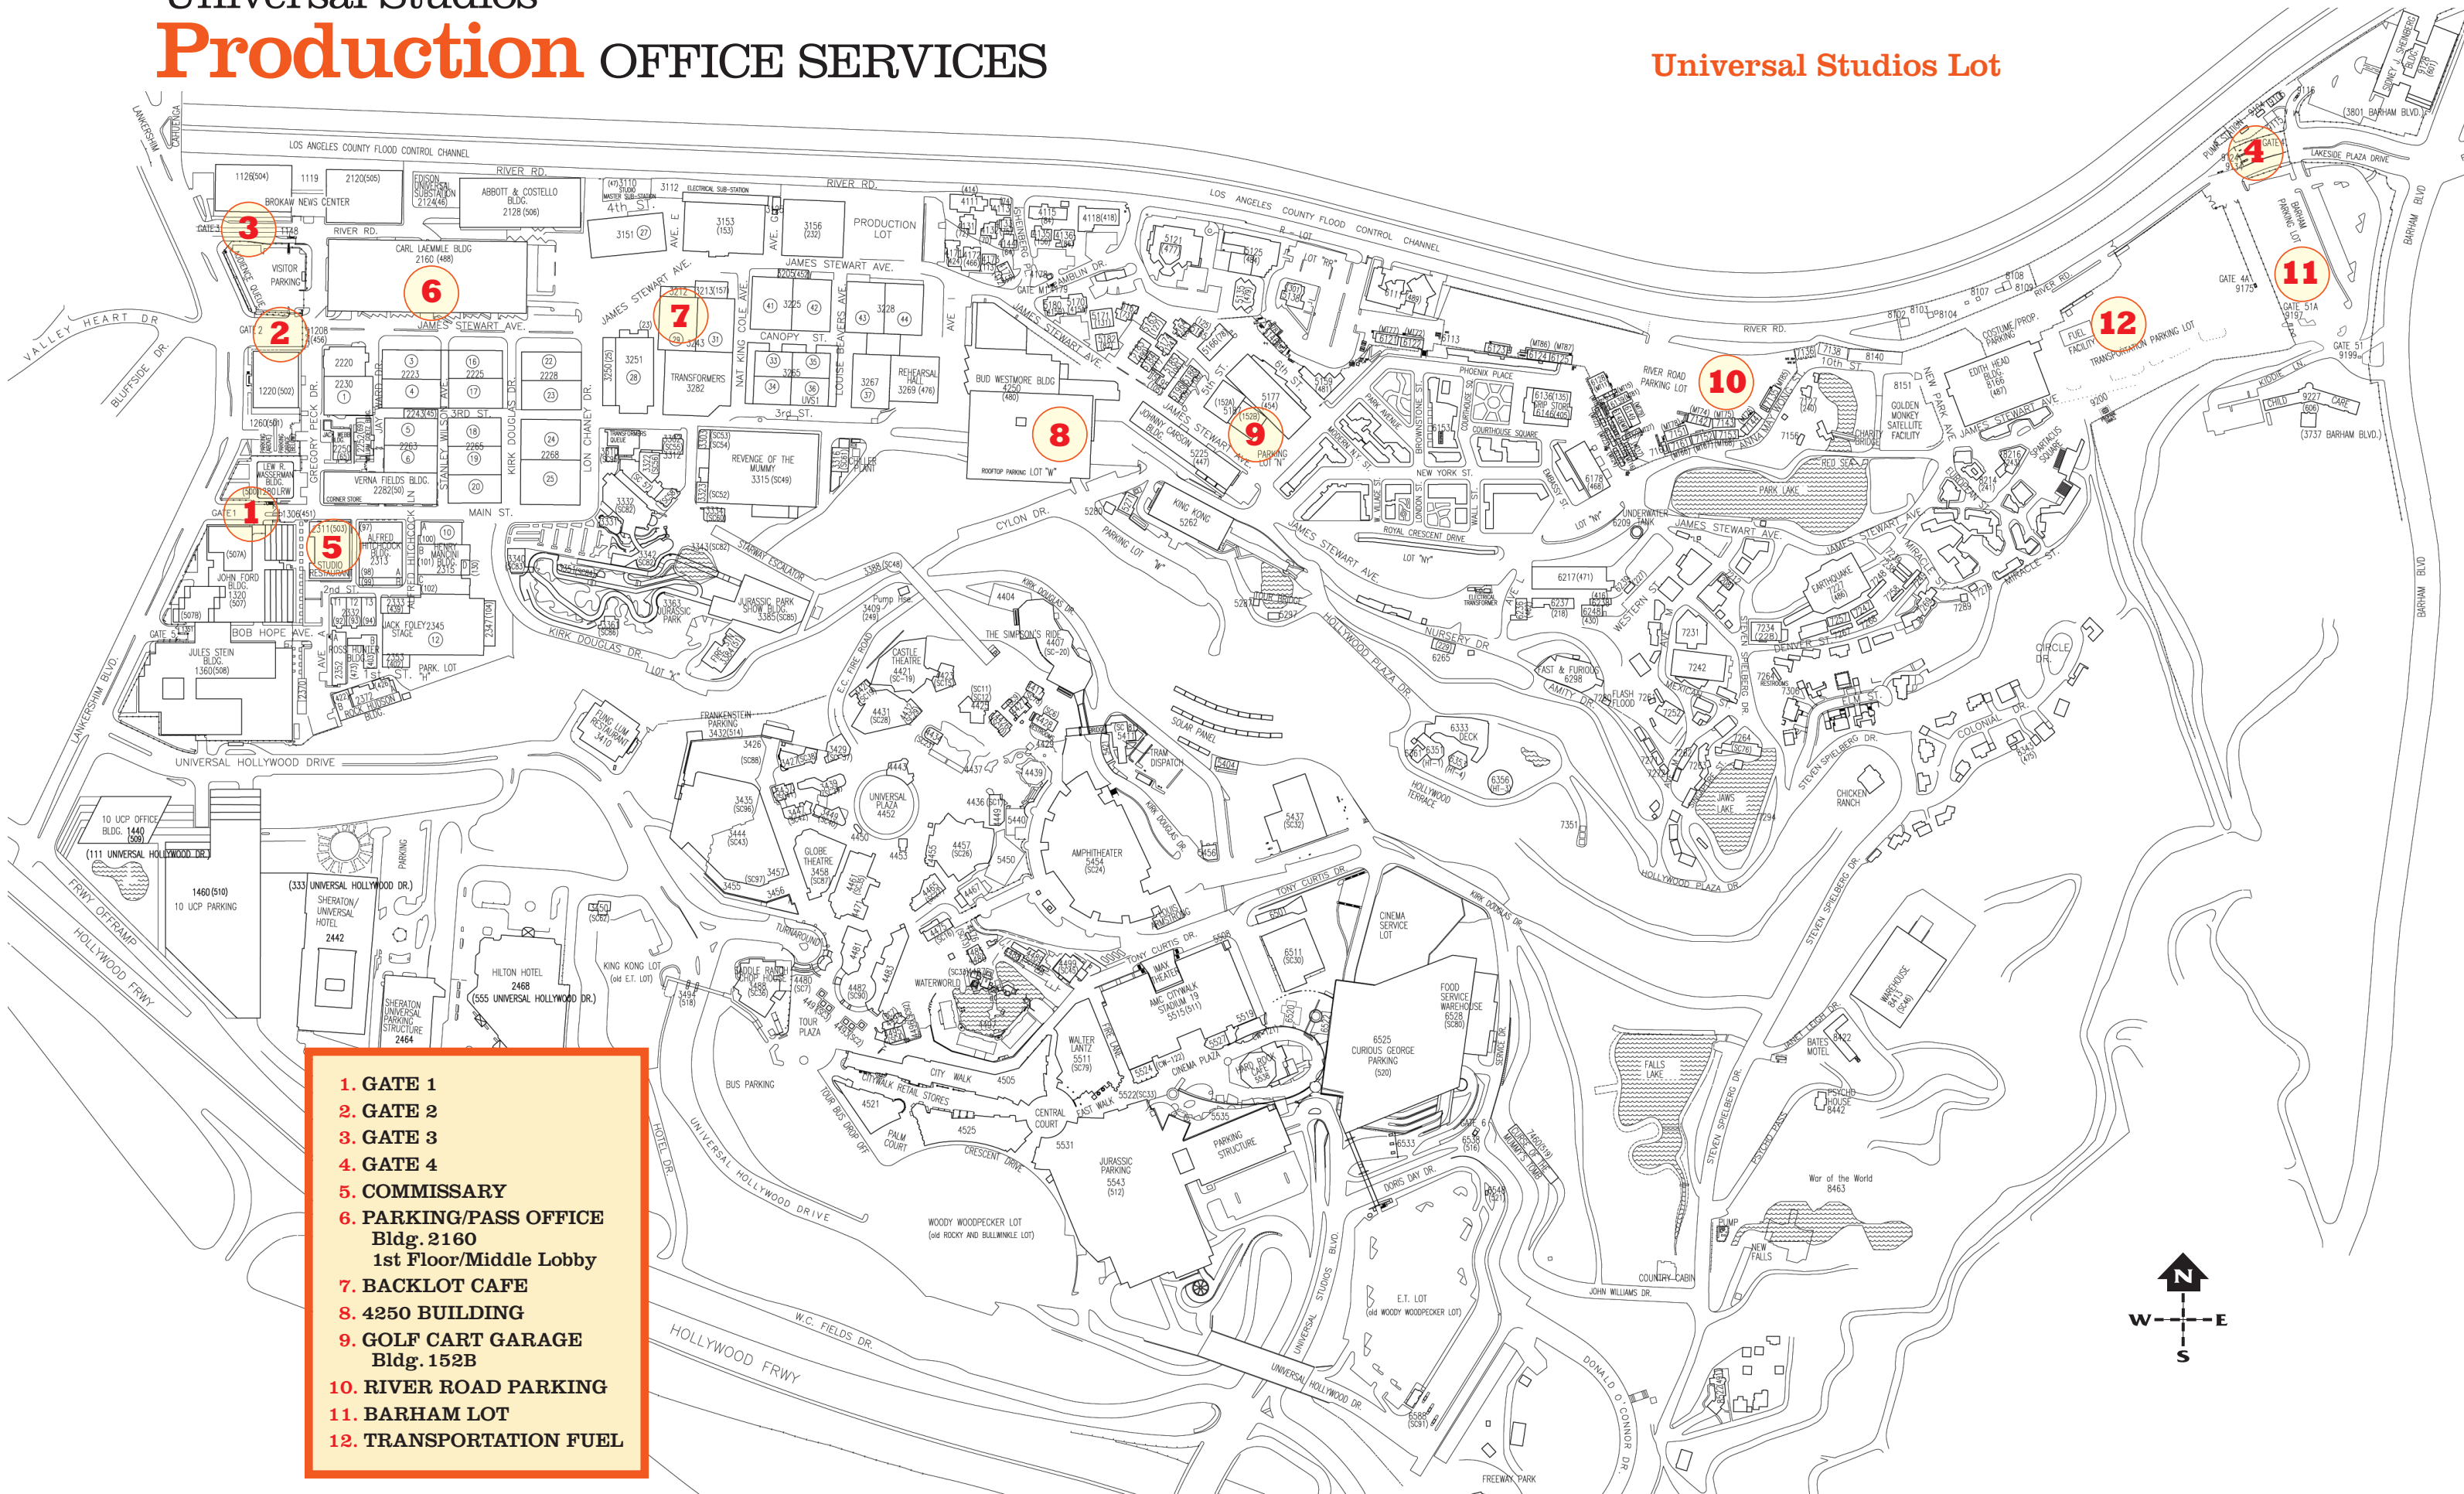

Universal Studios Production OFFICE SERVICES

Universal Studios Lot

1. GATE 1
2. GATE 2
3. GATE 3
4. GATE 4
5. COMMISSARY
6. PARKING/PASS OFFICE
Bldg. 2160
1st Floor/Middle Lobby
7. BACKLOT CAFE
8. 4250 BUILDING
9. GOLF CART GARAGE
Bldg. 152B
10. RIVER ROAD PARKING
11. BARHAM LOT
12. TRANSPORTATION FUEL